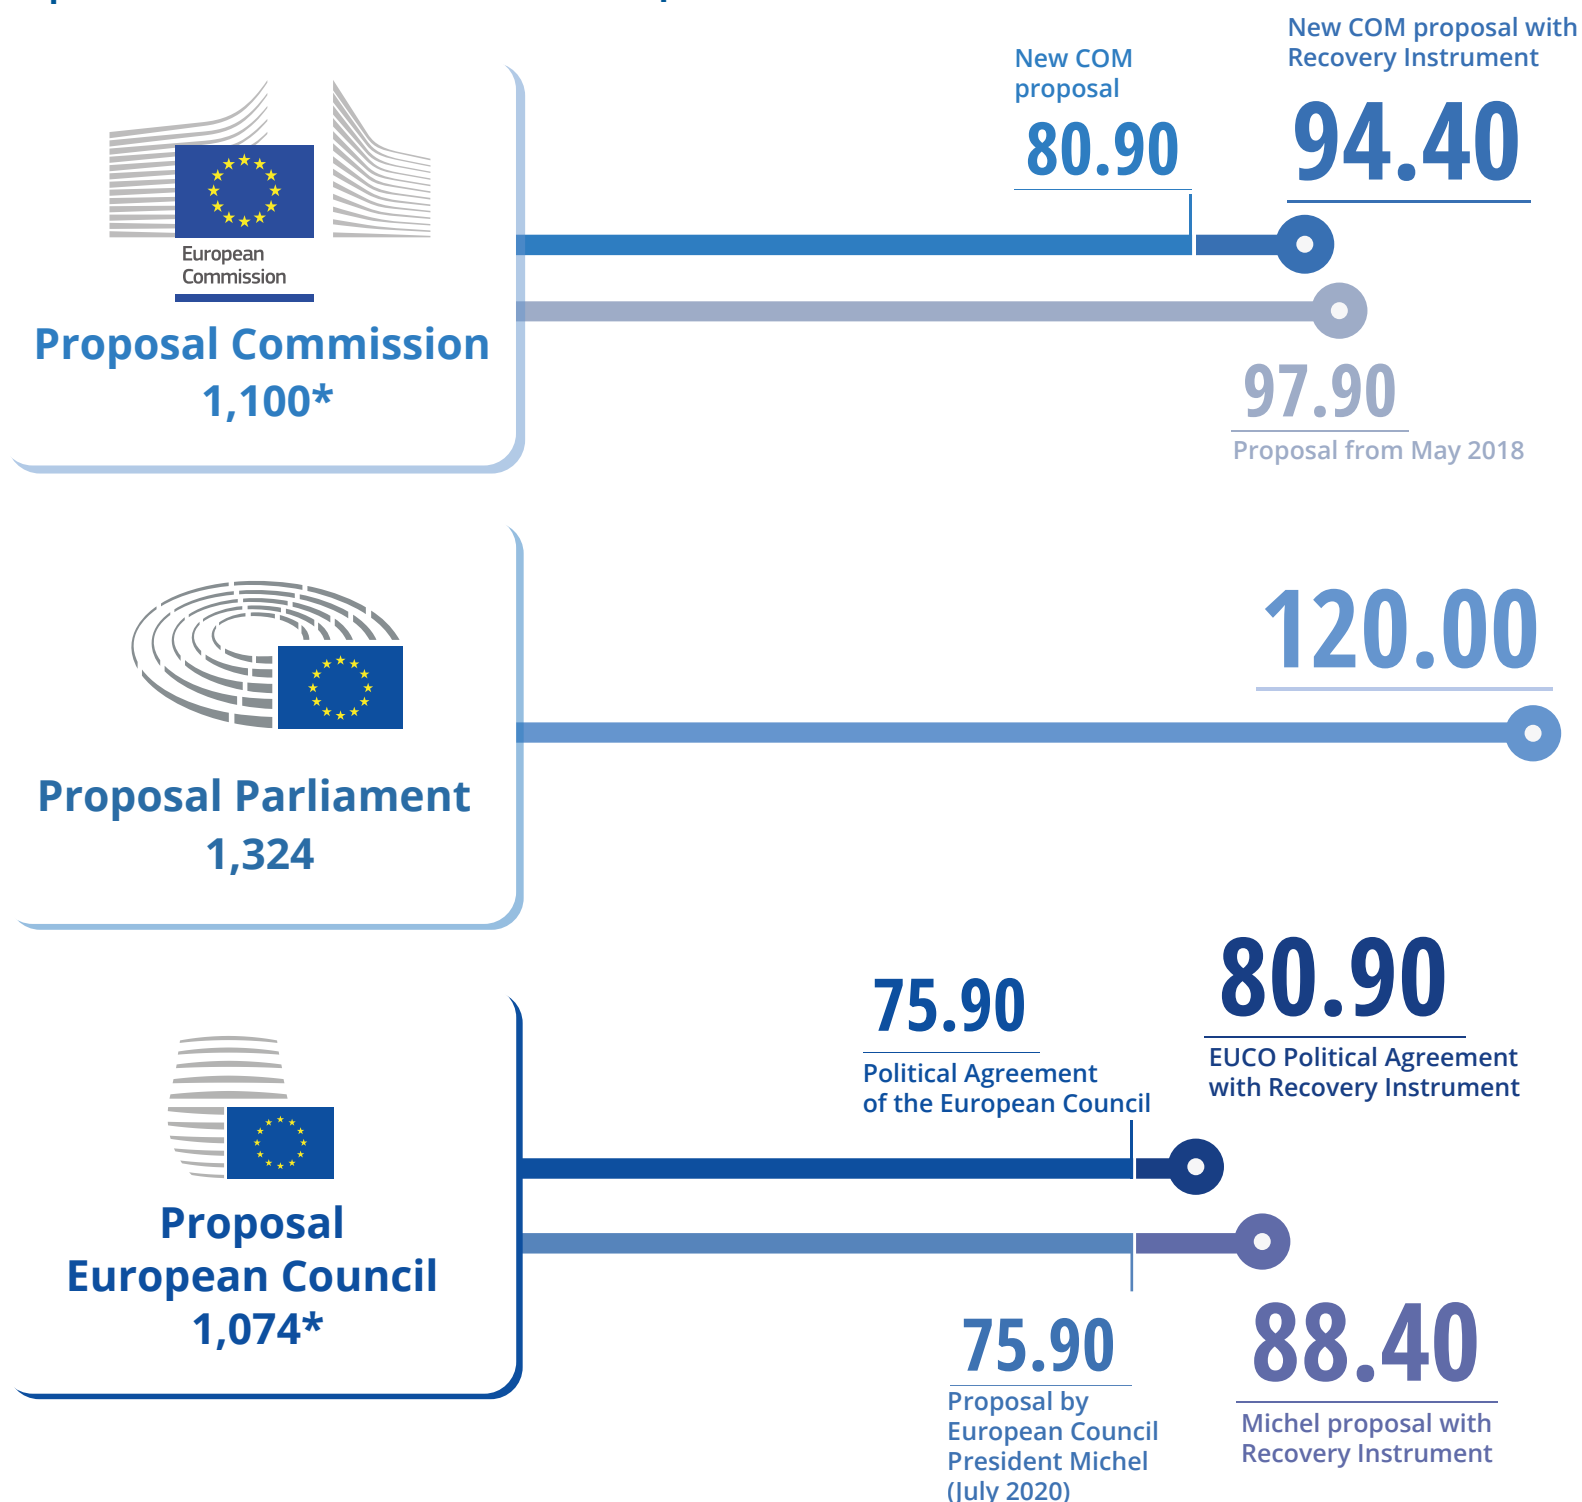

Programme for Germany's Presidency of the Council of the European Union (p. 10)

✓ Political demand of EM Germany

"In order to promote growth and job creation in line with the Sustainable Development Goals, decision-makers in Germany and at European level should increase public investments in education, research and social infrastructure and implement structural reforms throughout the European Union."

For a future-oriented single market 2019/20

Proposal in billion euros (in 2018 prices)

Share of total budget (without Recovery Instrument)

*To facilitate comparison, the proposals by the Commission and the European Council represent only the Multiannual Financial Framework (MFF), excluding the Recovery Instrument.