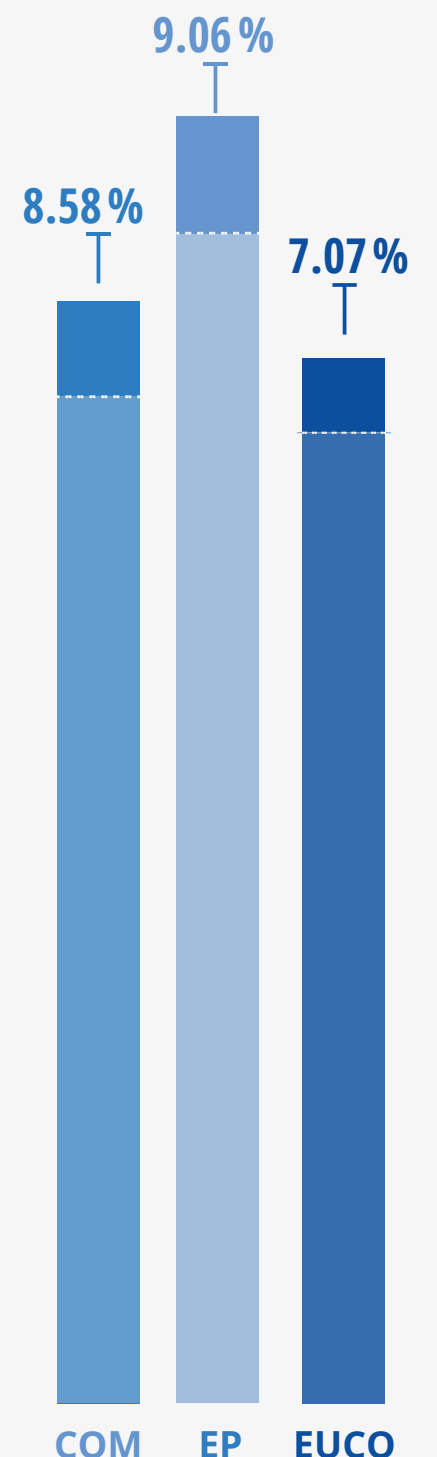

Programme for Germany's Presidency of the Council of the European Union (p. 10)

✓ Political demand of EM Germany

"In order to promote growth and job creation in line with the Sustainable Development Goals, decision-makers in Germany and at European level should increase public investments in education, research and social infrastructure and implement structural reforms throughout the European Union."

For a future-oriented single market 2019/20

Proposal in billion euros (in 2018 prices)

Share of total budget (without Recovery Instrument)

*To facilitate comparison, the proposals by the Commission and the European Council represent only the Multiannual Financial Framework (MFF), excluding the Recovery Instrument.