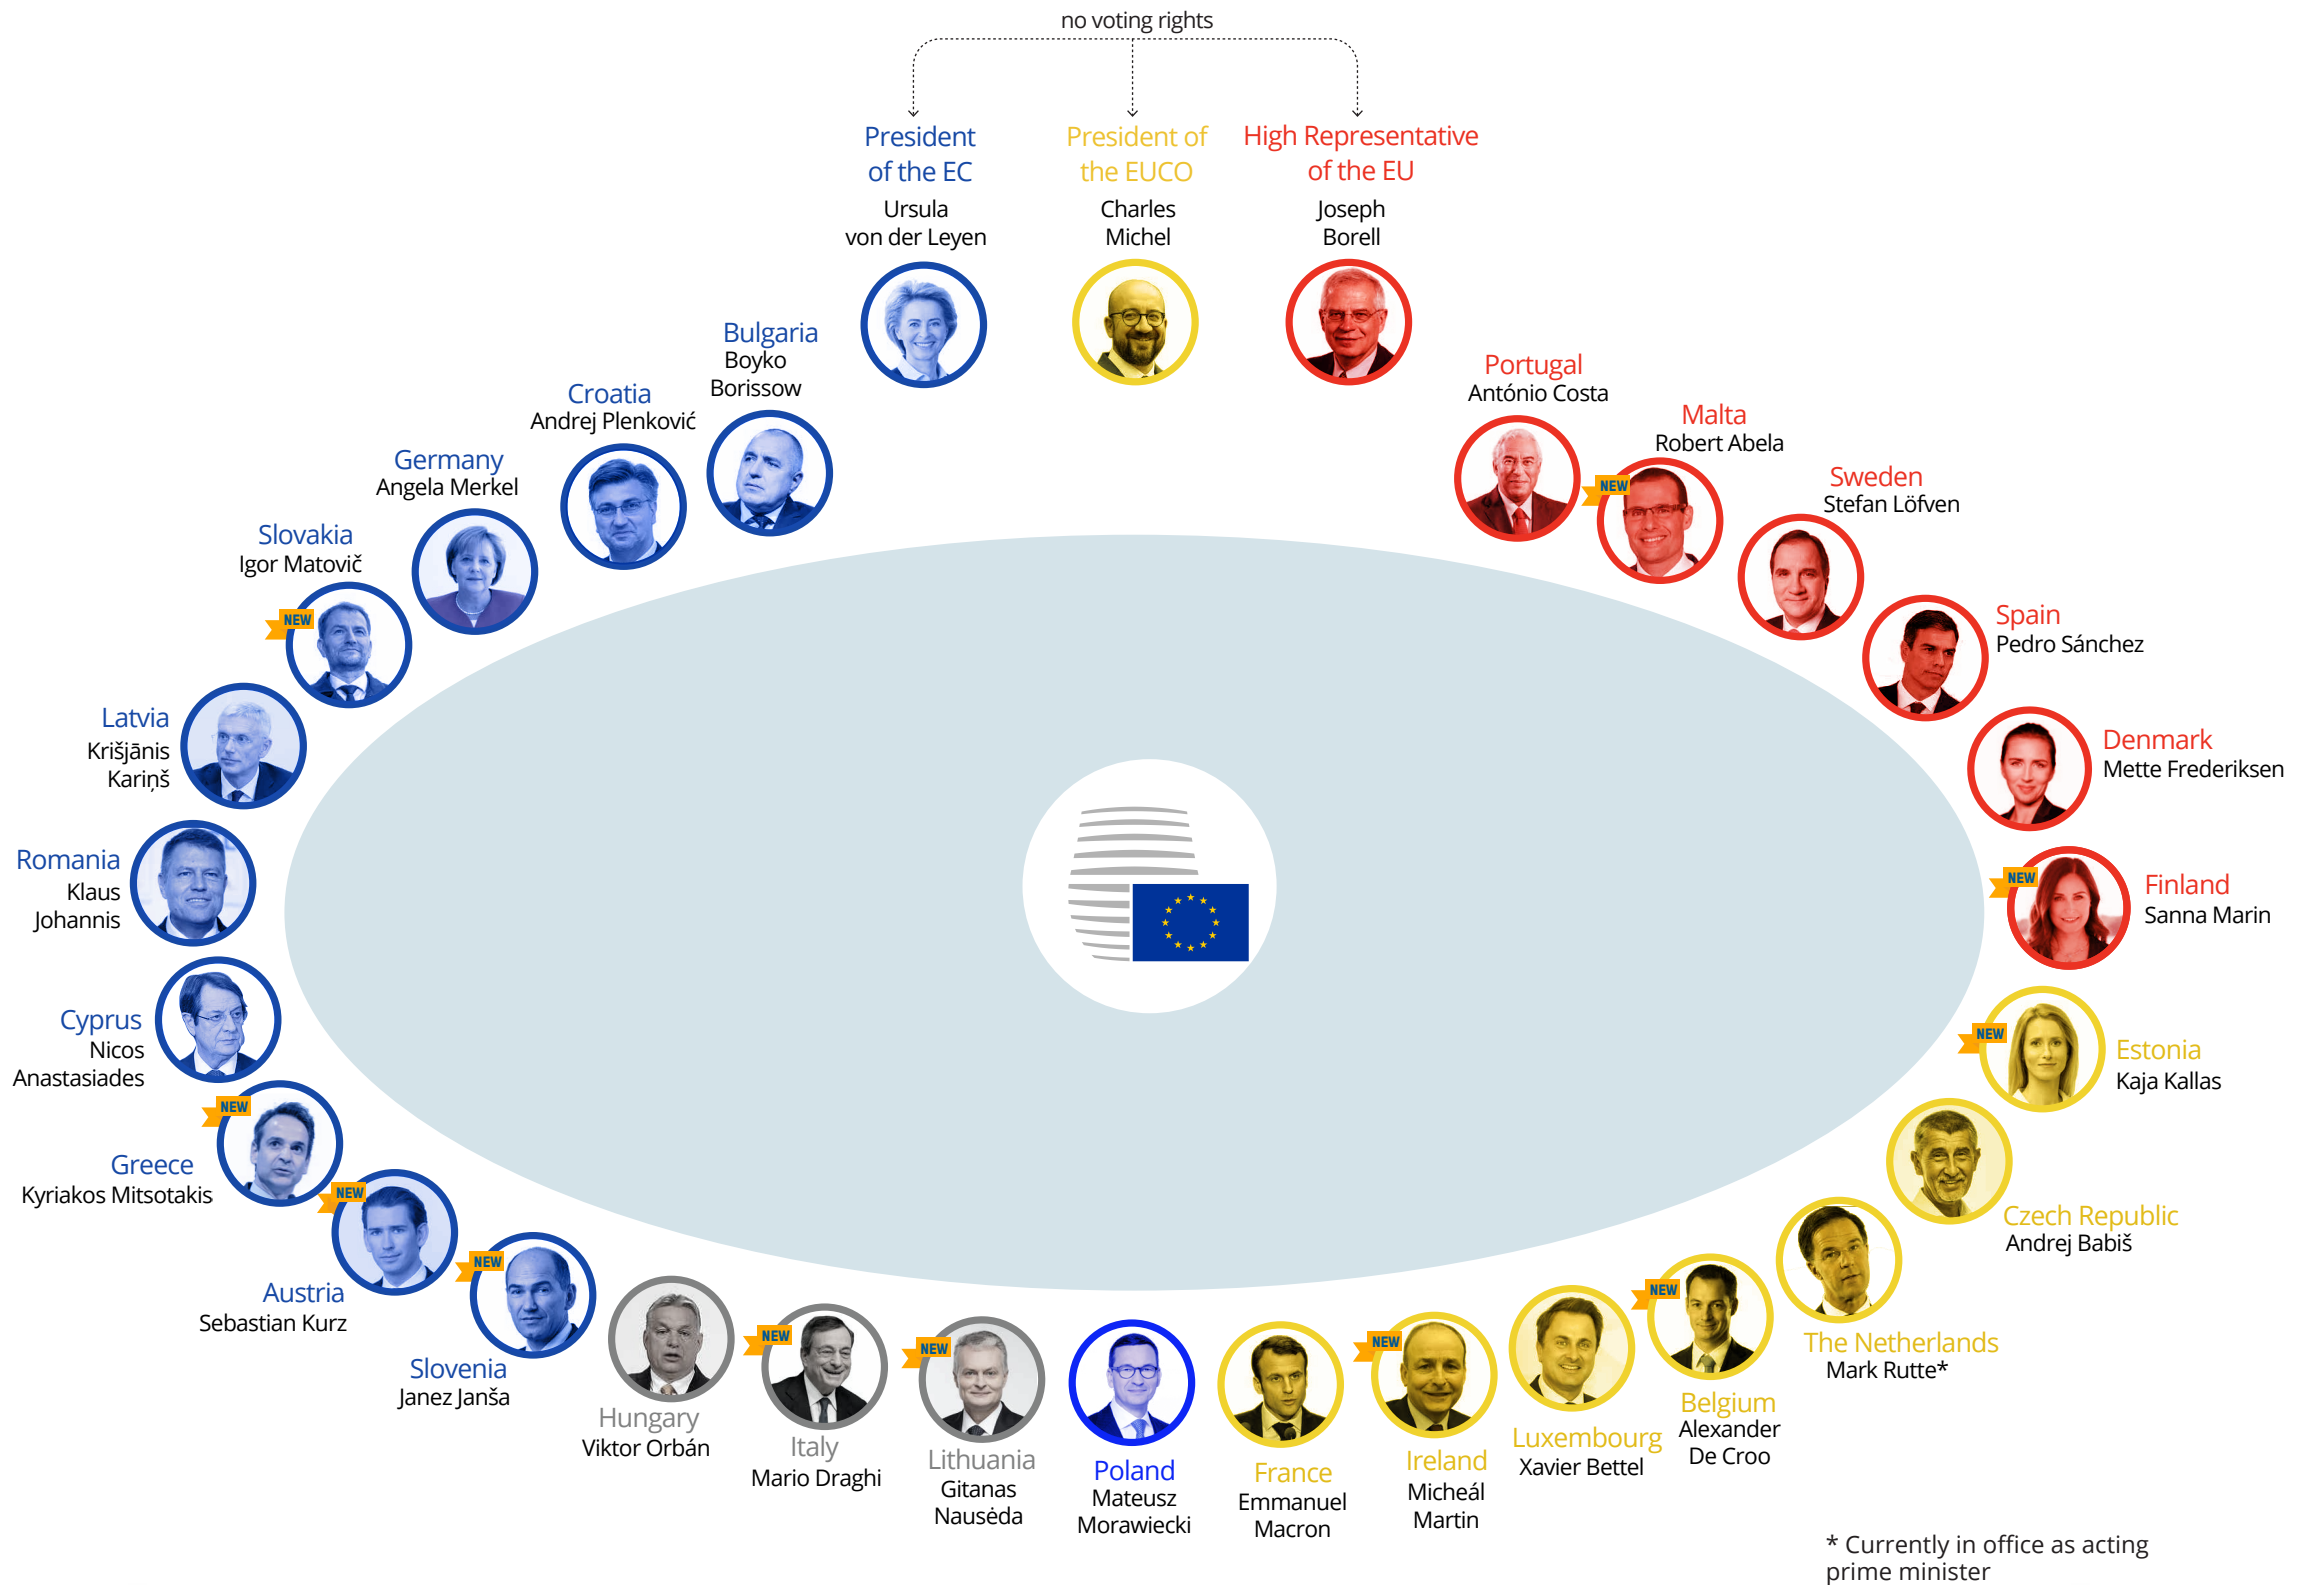

Changes in the European Council

Composition and party affiliation

when Ursula von der Leyen was proposed as candidate for Commission President (special session June/July 2019)

Party affiliation (voting members only)

Changes in the European Council

Composition and party affiliation

March 2021

Party affiliation and change to 2019 (voting members only)