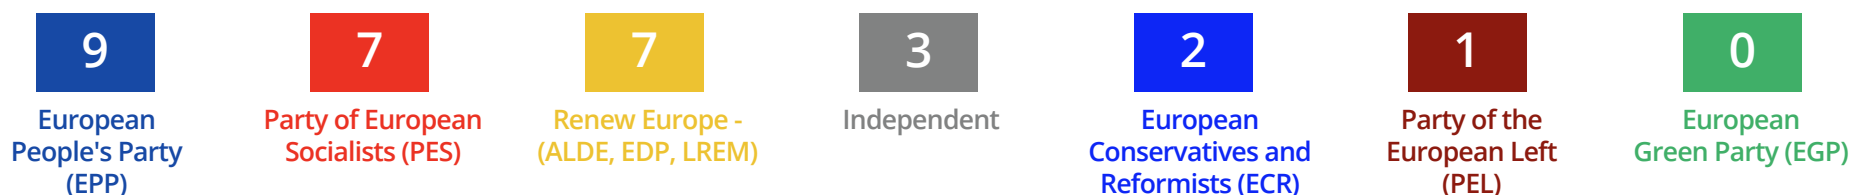

Changes in the European Council

Composition and party affiliation

when Ursula von der Leyen was proposed as candidate for Commission President (special session June/July 2019)

Party affiliation (voting members only)