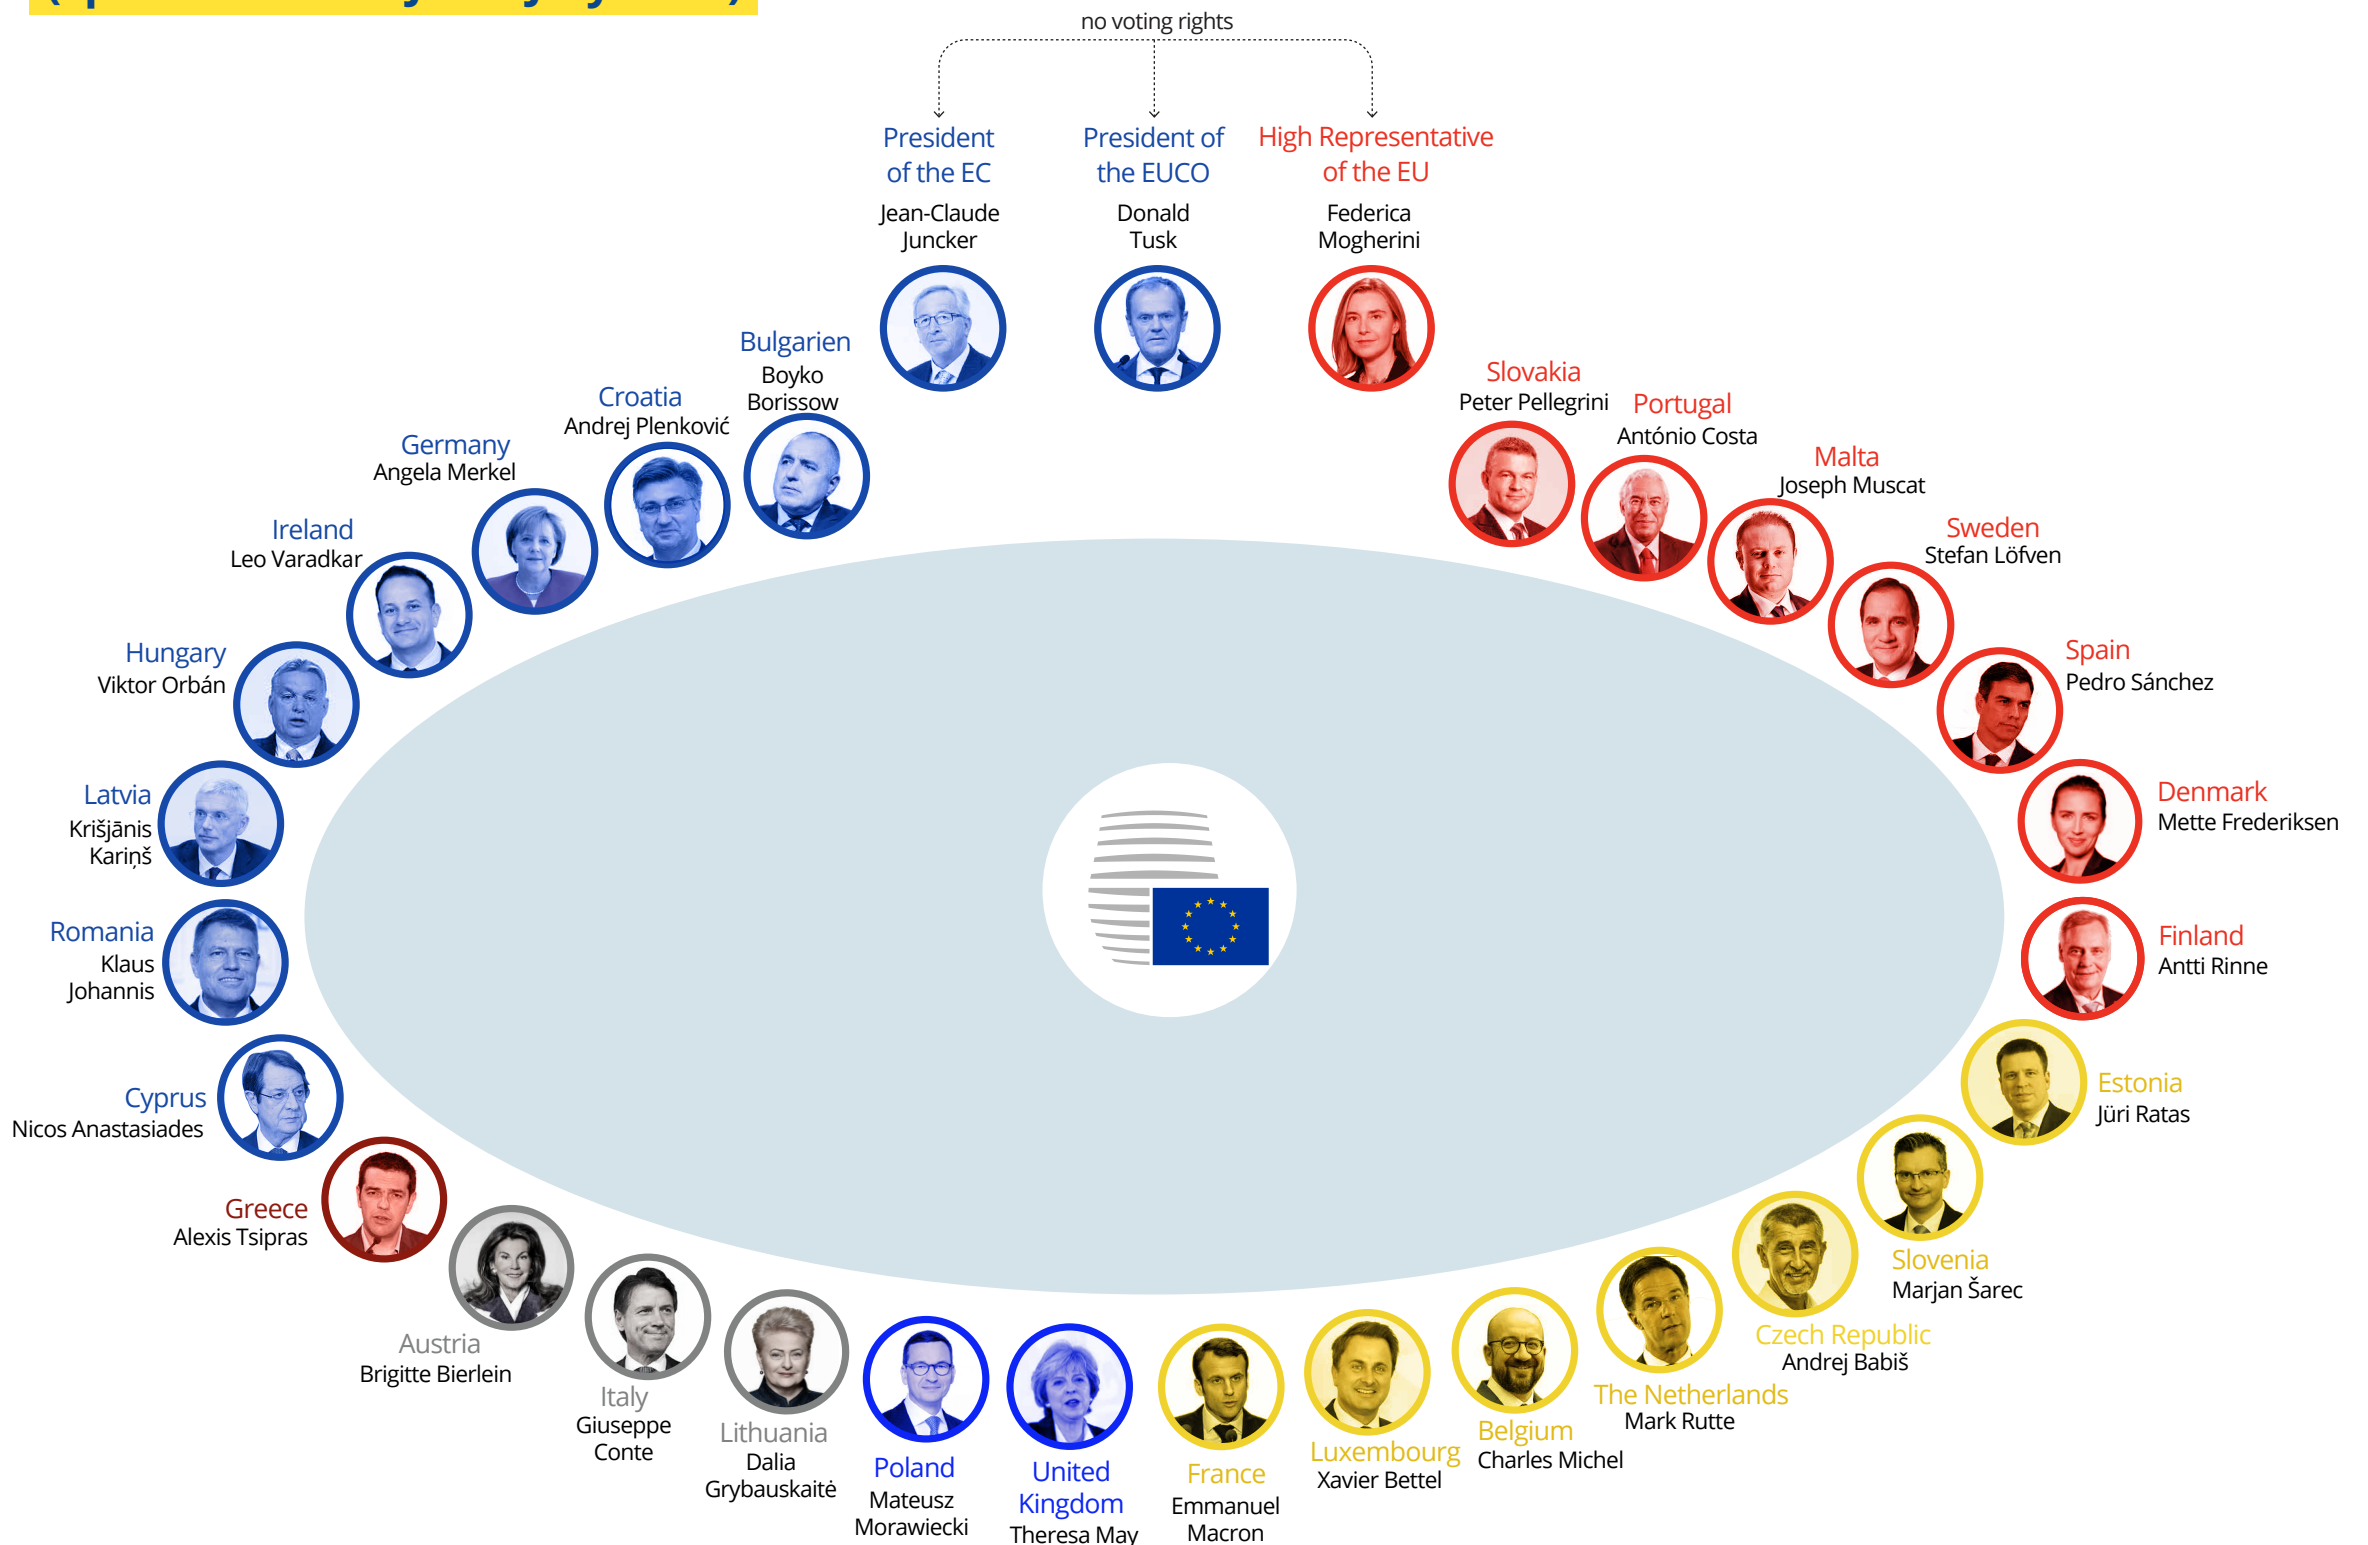

Changes in the European Council

Composition and party affiliation

when Ursula von der Leyen was proposed as candidate for Commission President (special session June/July 2019)

Party affiliation (voting members only)

Changes in the European Council

Composition and party affiliation

March 2021

Party affiliation and change to 2019 (voting members only)