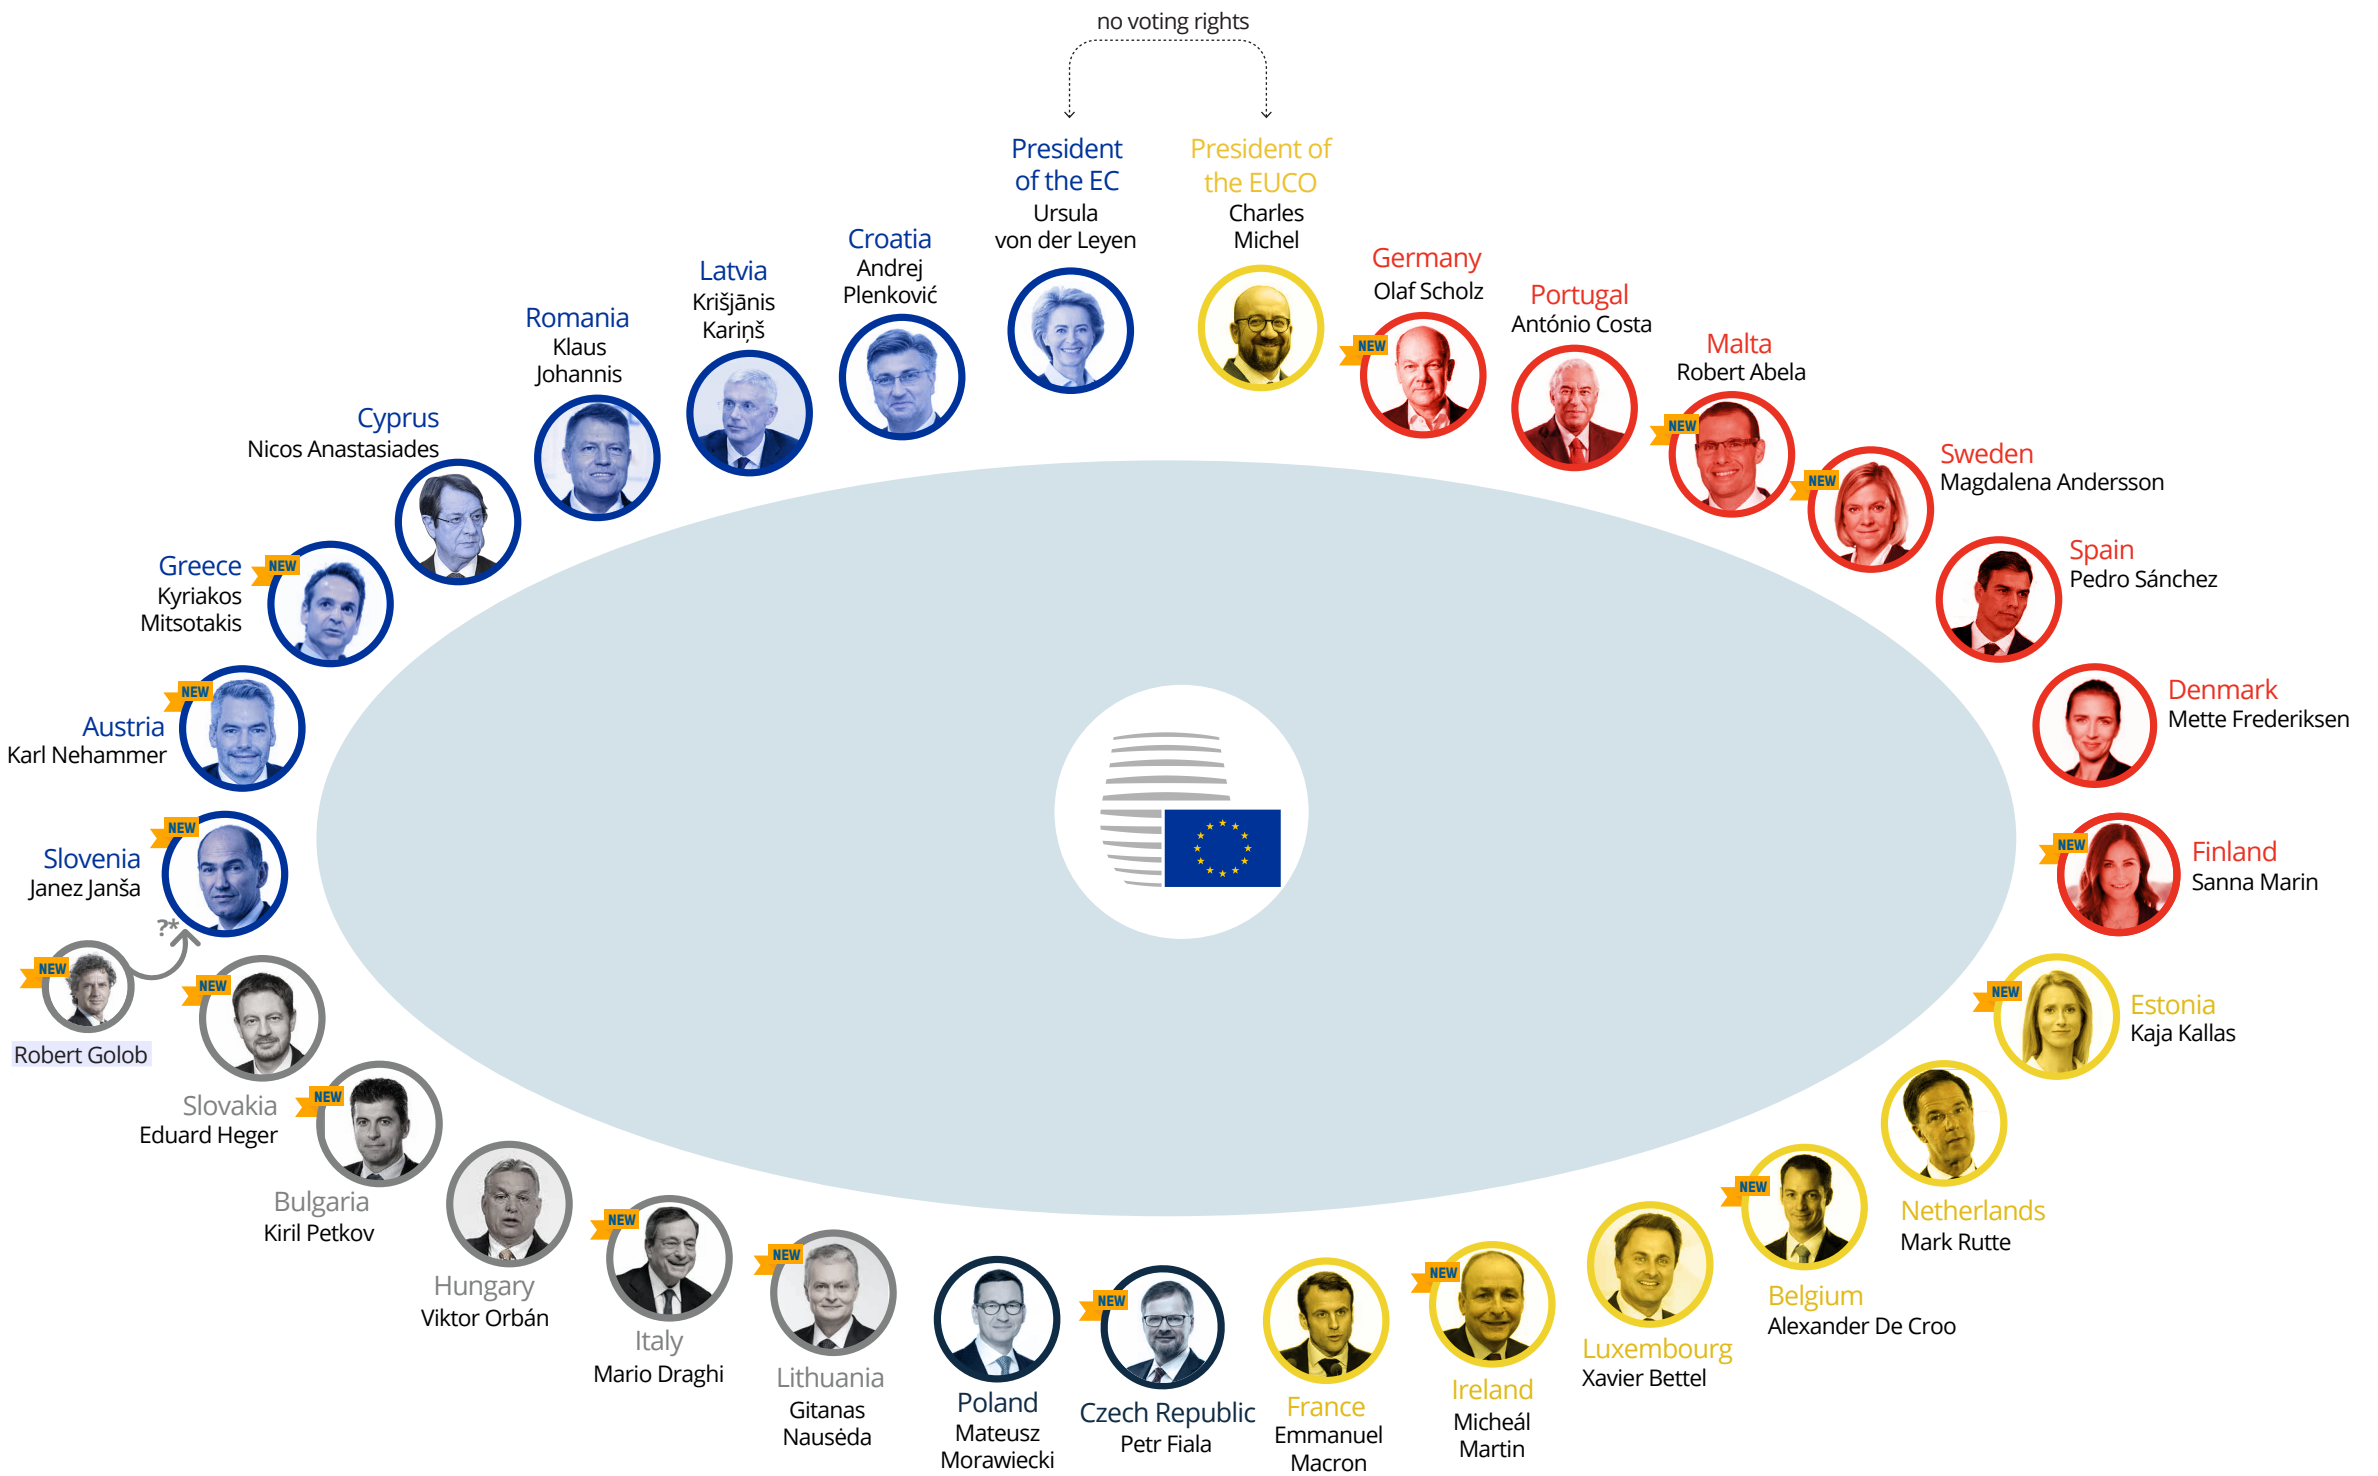

# Changes in the European Council

#EBDGrifik

Composition and party affiliation

when Ursula von der Leyen was proposed as candidate for Commission President  
(special session June/July 2019)

## Party affiliation (voting members only)

# Changes in the European Council

#EBDGrifik

Composition and party affiliation

April 2022

**NEW** new voting members compared to July 2019

\*Due to the parliamentary elections in Slovenia, a change of government is likely in the next few weeks

## Party affiliation and change to 2019 (voting members only)