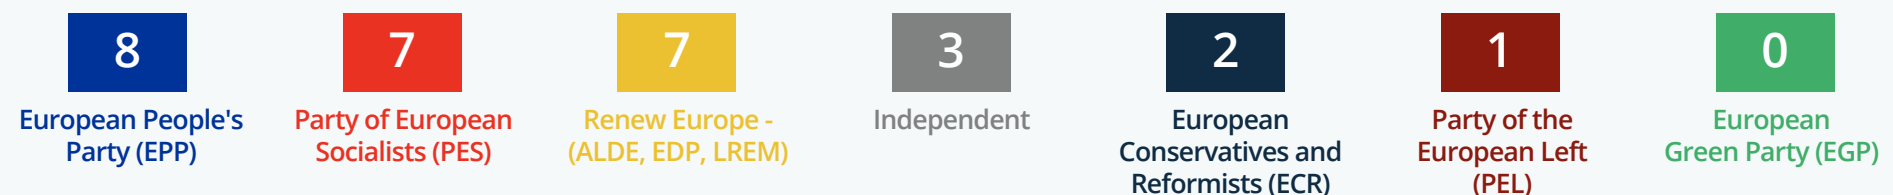

# Changes in the European Council

#EBDGrifik

Composition and party affiliation

when Ursula von der Leyen was proposed as candidate for Commission President  
(special session June/July 2019)

## Party affiliation (voting members only)