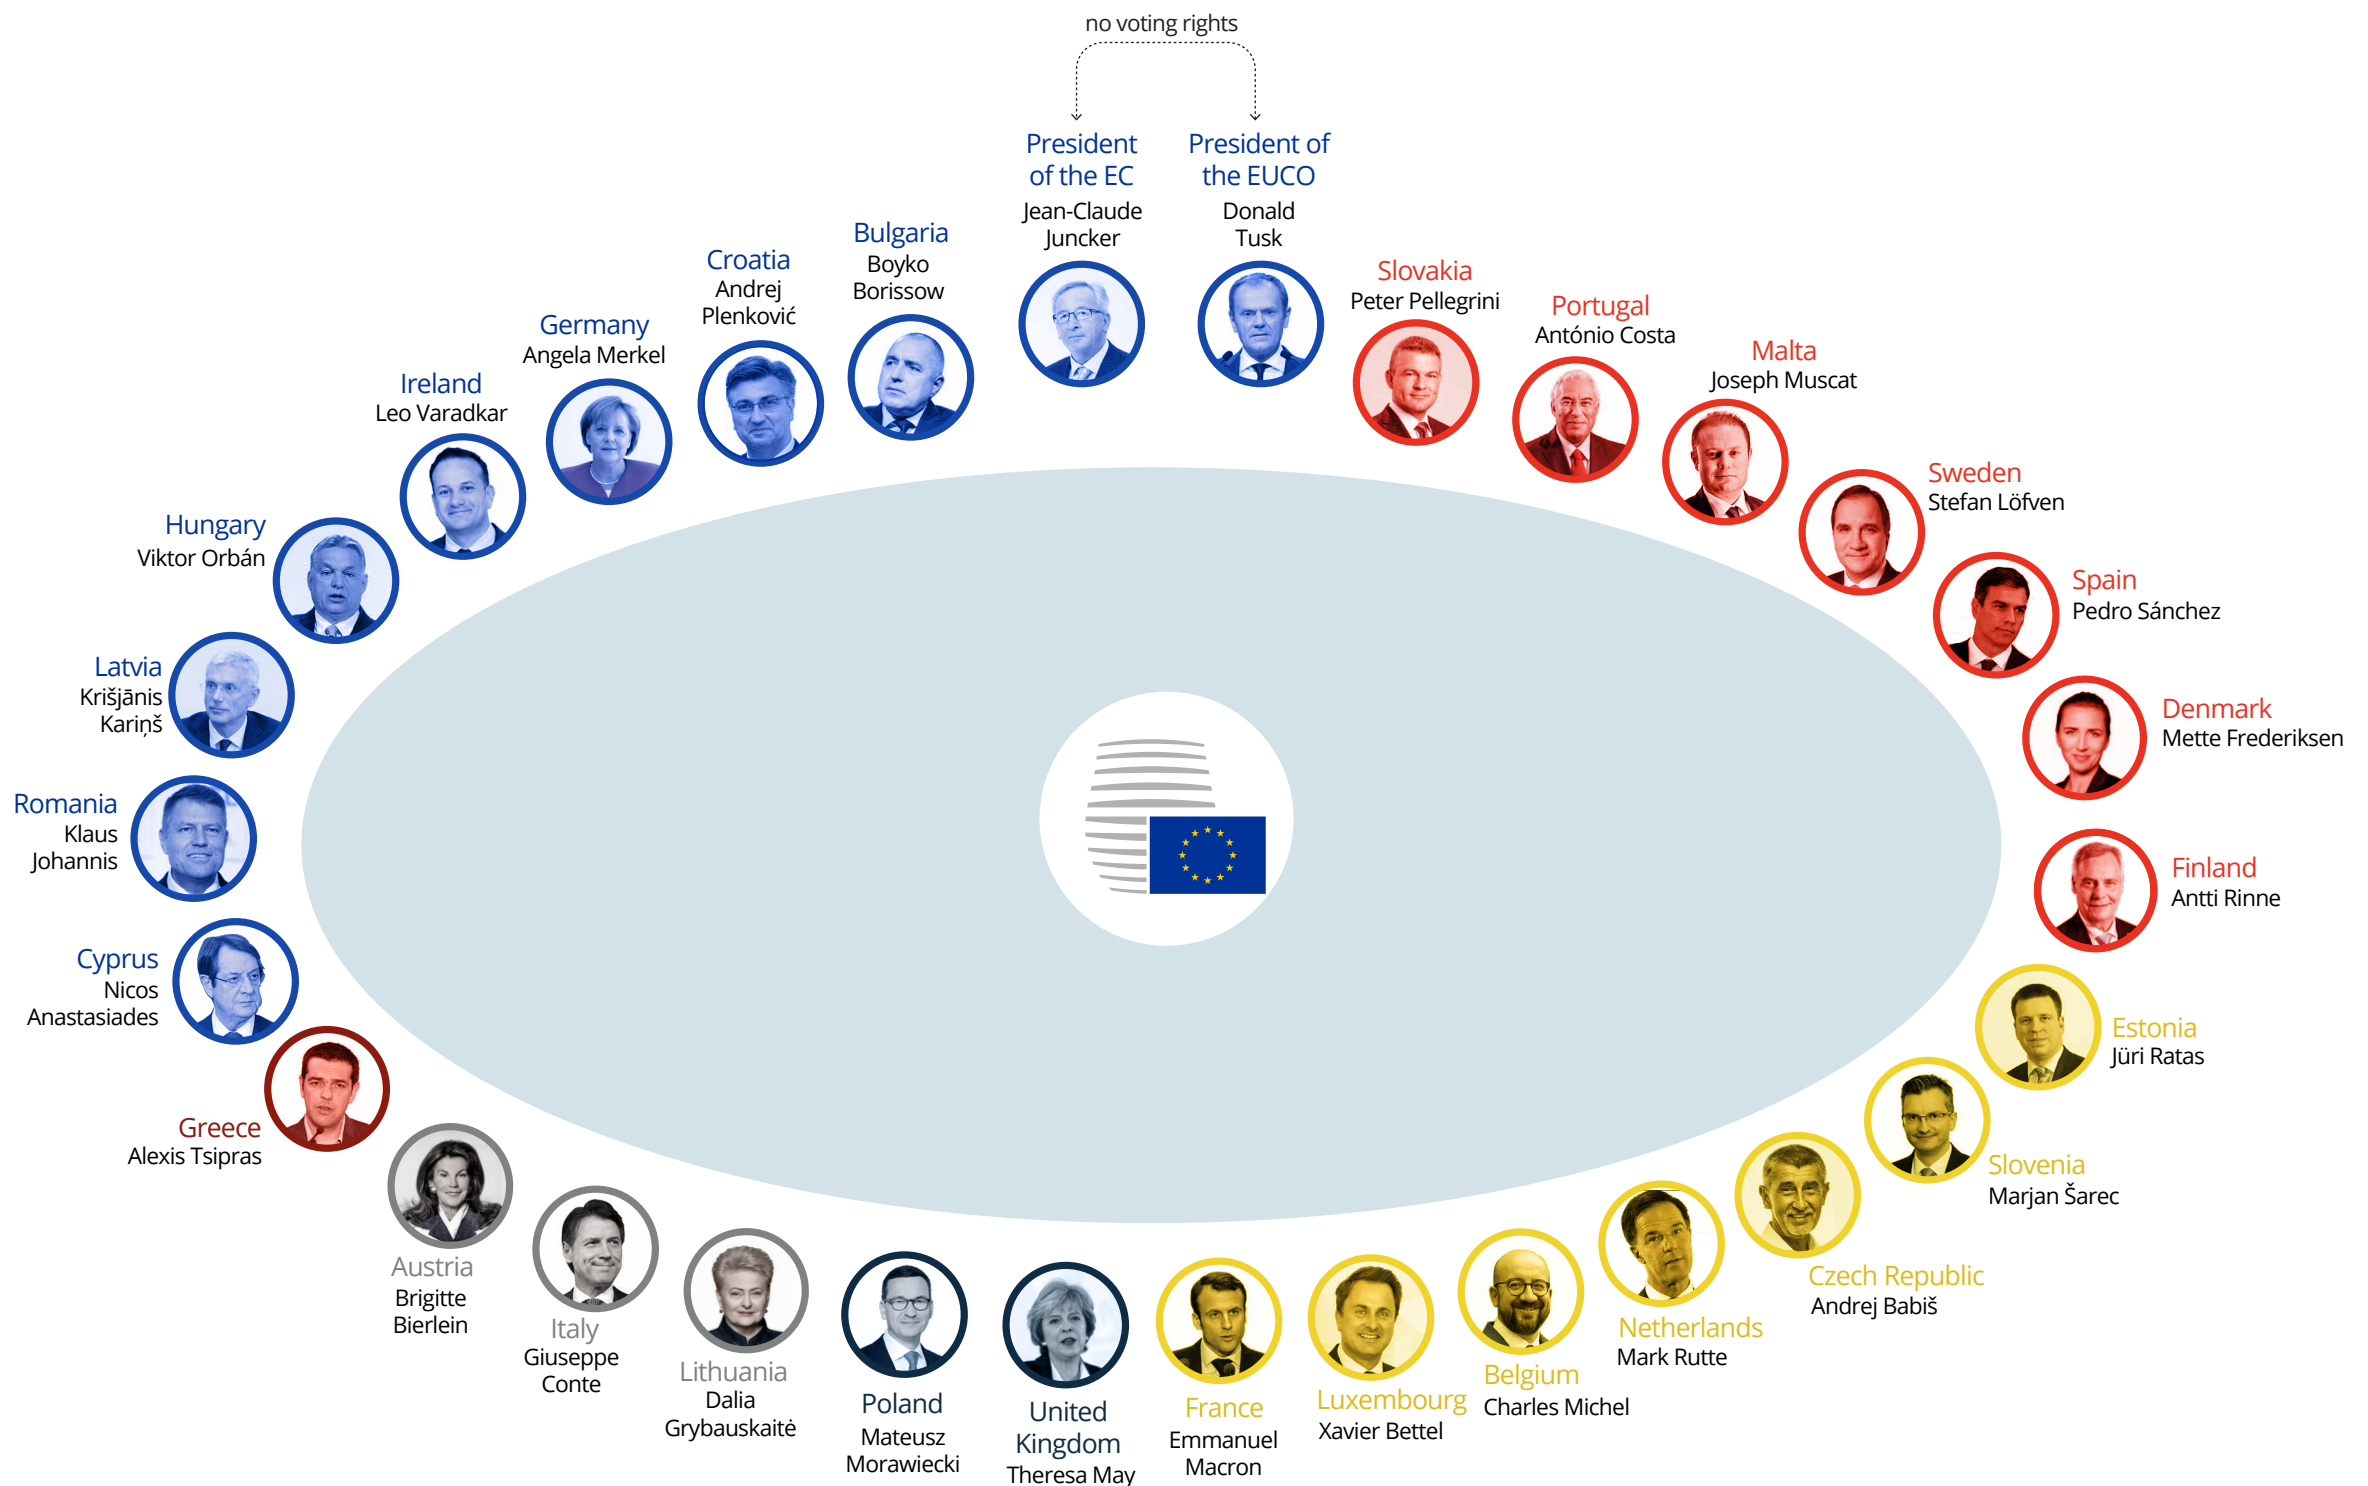

# Changes in the European Council

#EBDGrifik

Composition and party affiliation

when Ursula von der Leyen was proposed as candidate for Commission President  
(special session June/July 2019)

## Party affiliation (voting members only)

# Changes in the European Council

#EBDGrifik

Composition and party affiliation

April 2022

**NEW** new voting members compared to July 2019

\*Due to the parliamentary elections in Slovenia, a change of government is likely in the next few weeks

## Party affiliation and change to 2019 (voting members only)